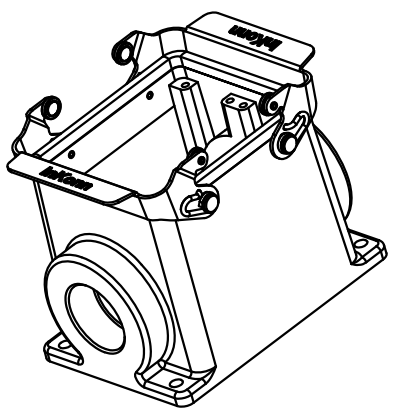

B

B

C

C

D

D

 InKonn® InKonn (Suzhou) Electric Technology Co.,Ltd.	 All Dimensions in mm Original Size DIN A4	Date 2020-03-24	Drawing No. TC0206899	Rev. A00	Scale 1:1.5
	Part No. 10 11 032 1663	Created by Shuxu Huang	Checked by Yiyi Luo	Page 1/1	
Type Name HB32-HSM-DL/S-M32					