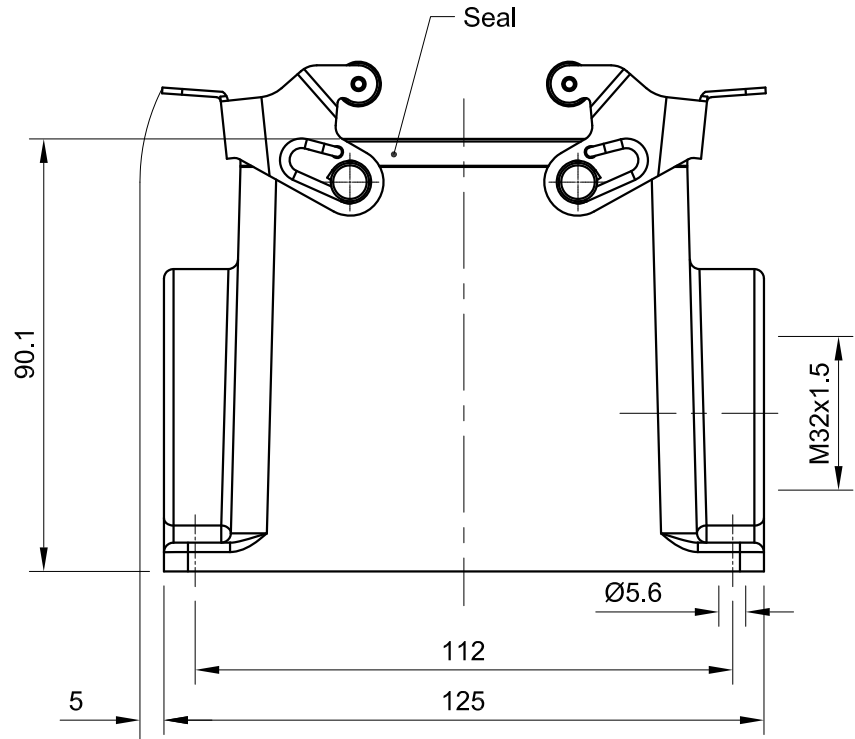

B

B

C

C

D

D

 InKonn® InKonn (Suzhou) Electric Technology Co.,Ltd.	 All Dimensions in mm Original Size DIN A4	Date 2020-03-24	Drawing No. TC0206899	Rev. A00	Scale 1:1.5
	Part No. 10 11 032 1663	Created by Shuxu Huang	Checked by Yiyi Luo	Page 1/1	
Type Name HB32-HSM-DL/S-M32					

1

2

3

4

5

6