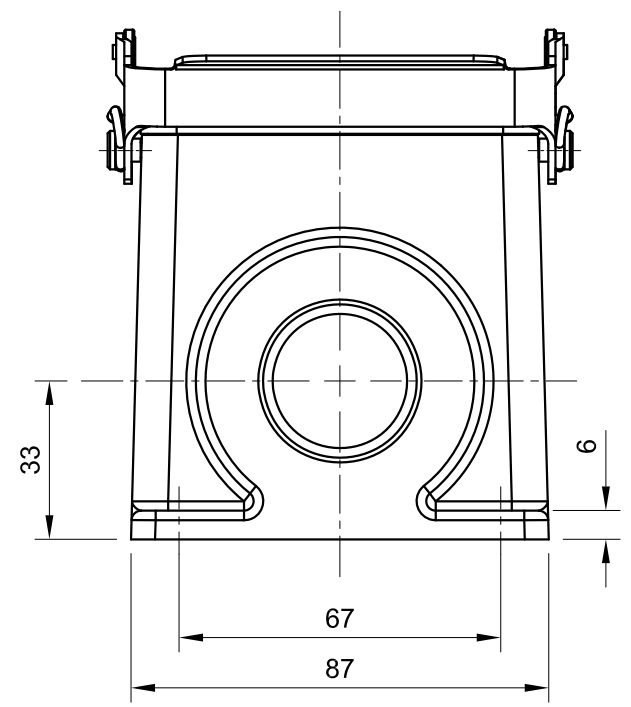

B

B

C

C

D

D

 InKonn® InKonn (Suzhou) Electric Technology Co.,Ltd.	 All Dimensions in mm Original Size DIN A4	Date 2020-03-24	Drawing No. TC0206899	Rev. A00	Scale 1:1.5
	Part No. 10 11 032 1663	Created by Shuxu Huang	Checked by Yiyi Luo	Page 1/1	
Type Name HB32-HSM-DL/S-M32					